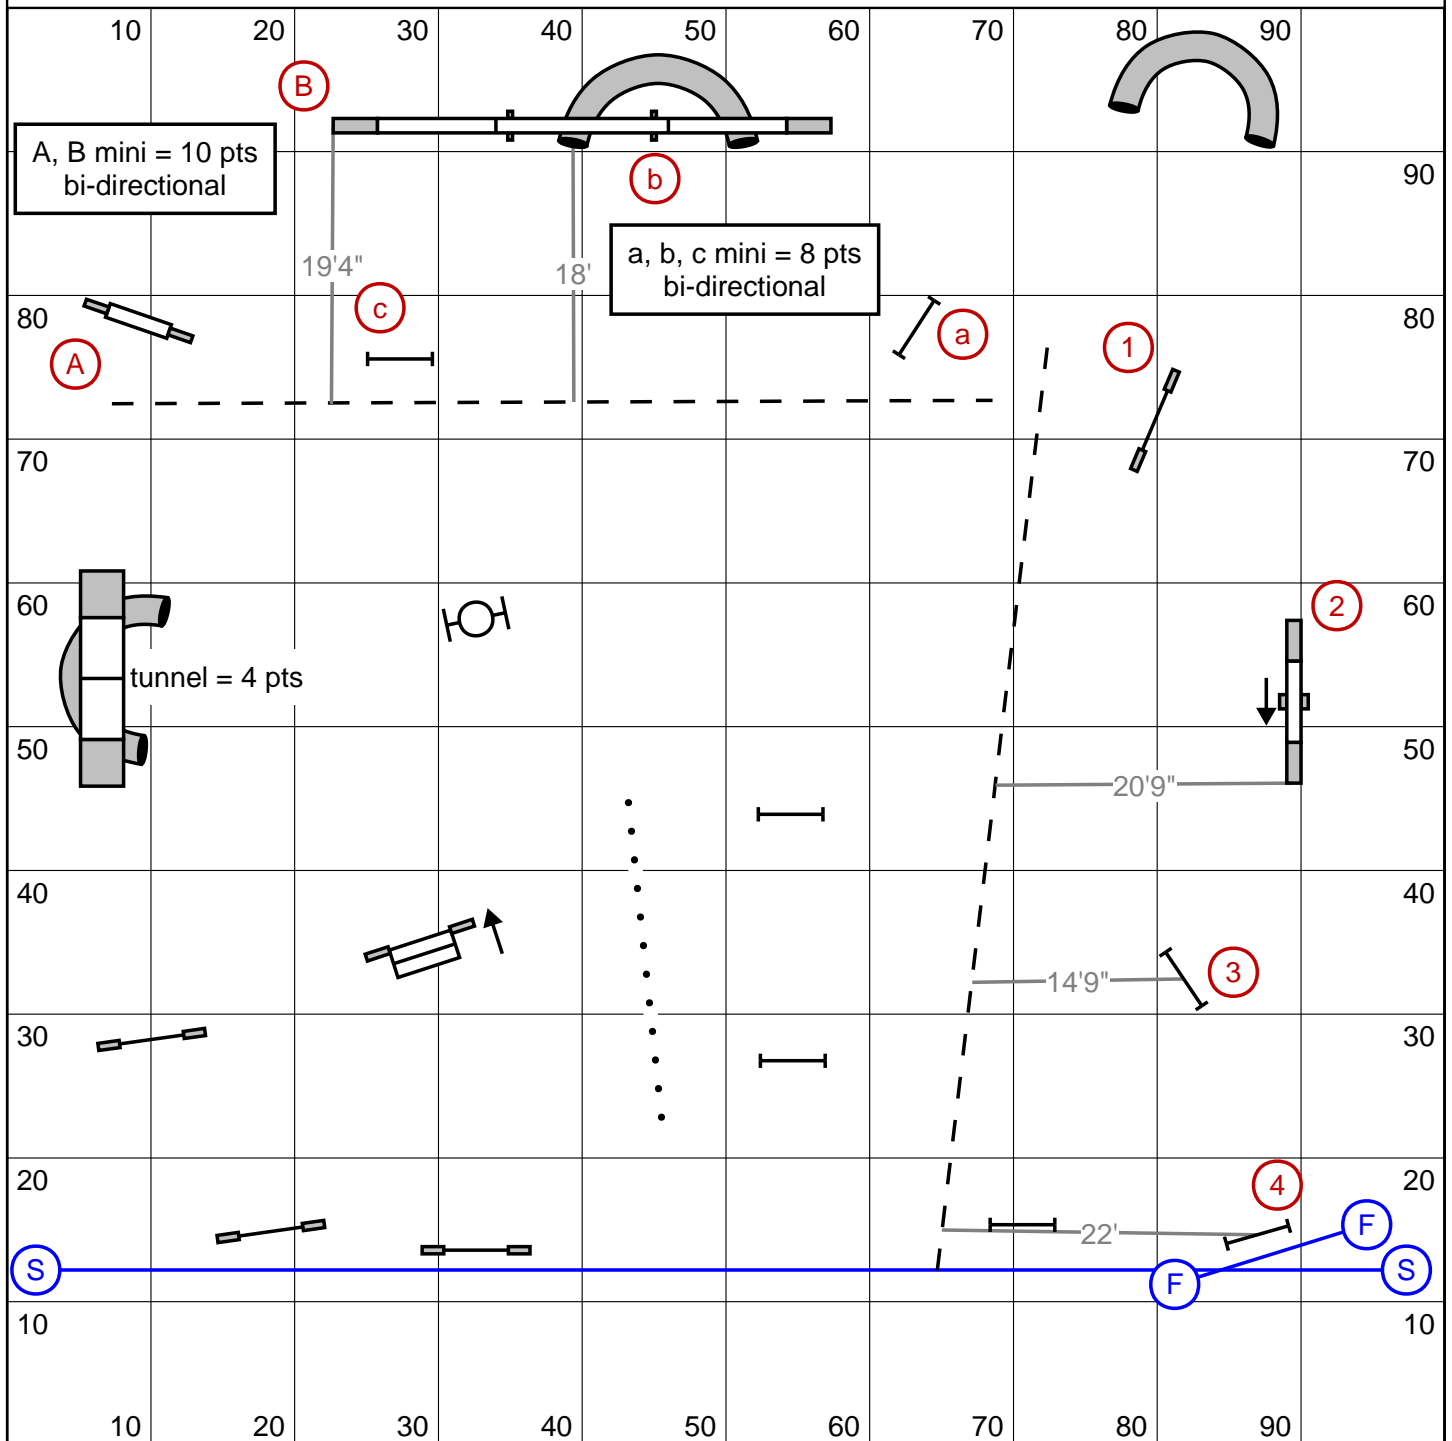

Opening: 40
 Open Vet: 24
 Mini Vet: 26

2013 AB/NWT Regional Championships
Jumpers 1 (R Whiting)

Yards: 178
 Open SCT: 43 Open Vet SCT: 52
 Mini SCT: 50 Mini Vet SCT: 60

2013 AB/NWT Regional Championships
Standard 2 (A Vermette)

Open SCT: 59
 Mini SCT: 63

Yards: 184
 Open Vet SCT: 71
 Mini Vet SCT: 76

2013 AB/NWT Regional Championships
Gamblers 2 (S Teahan)

Closing Open: 20 Opening: 40
 Mini: 22 Open Vet: 24
 Mini Vet: 26

2013 AB/NWT Regional Championships
Jumpers 2 (A Lehmann)

Open SCT: 40
 Mini SCT: 44

Yards: 184
 Open Vet SCT: 48
 Mini Vet SCT: 53