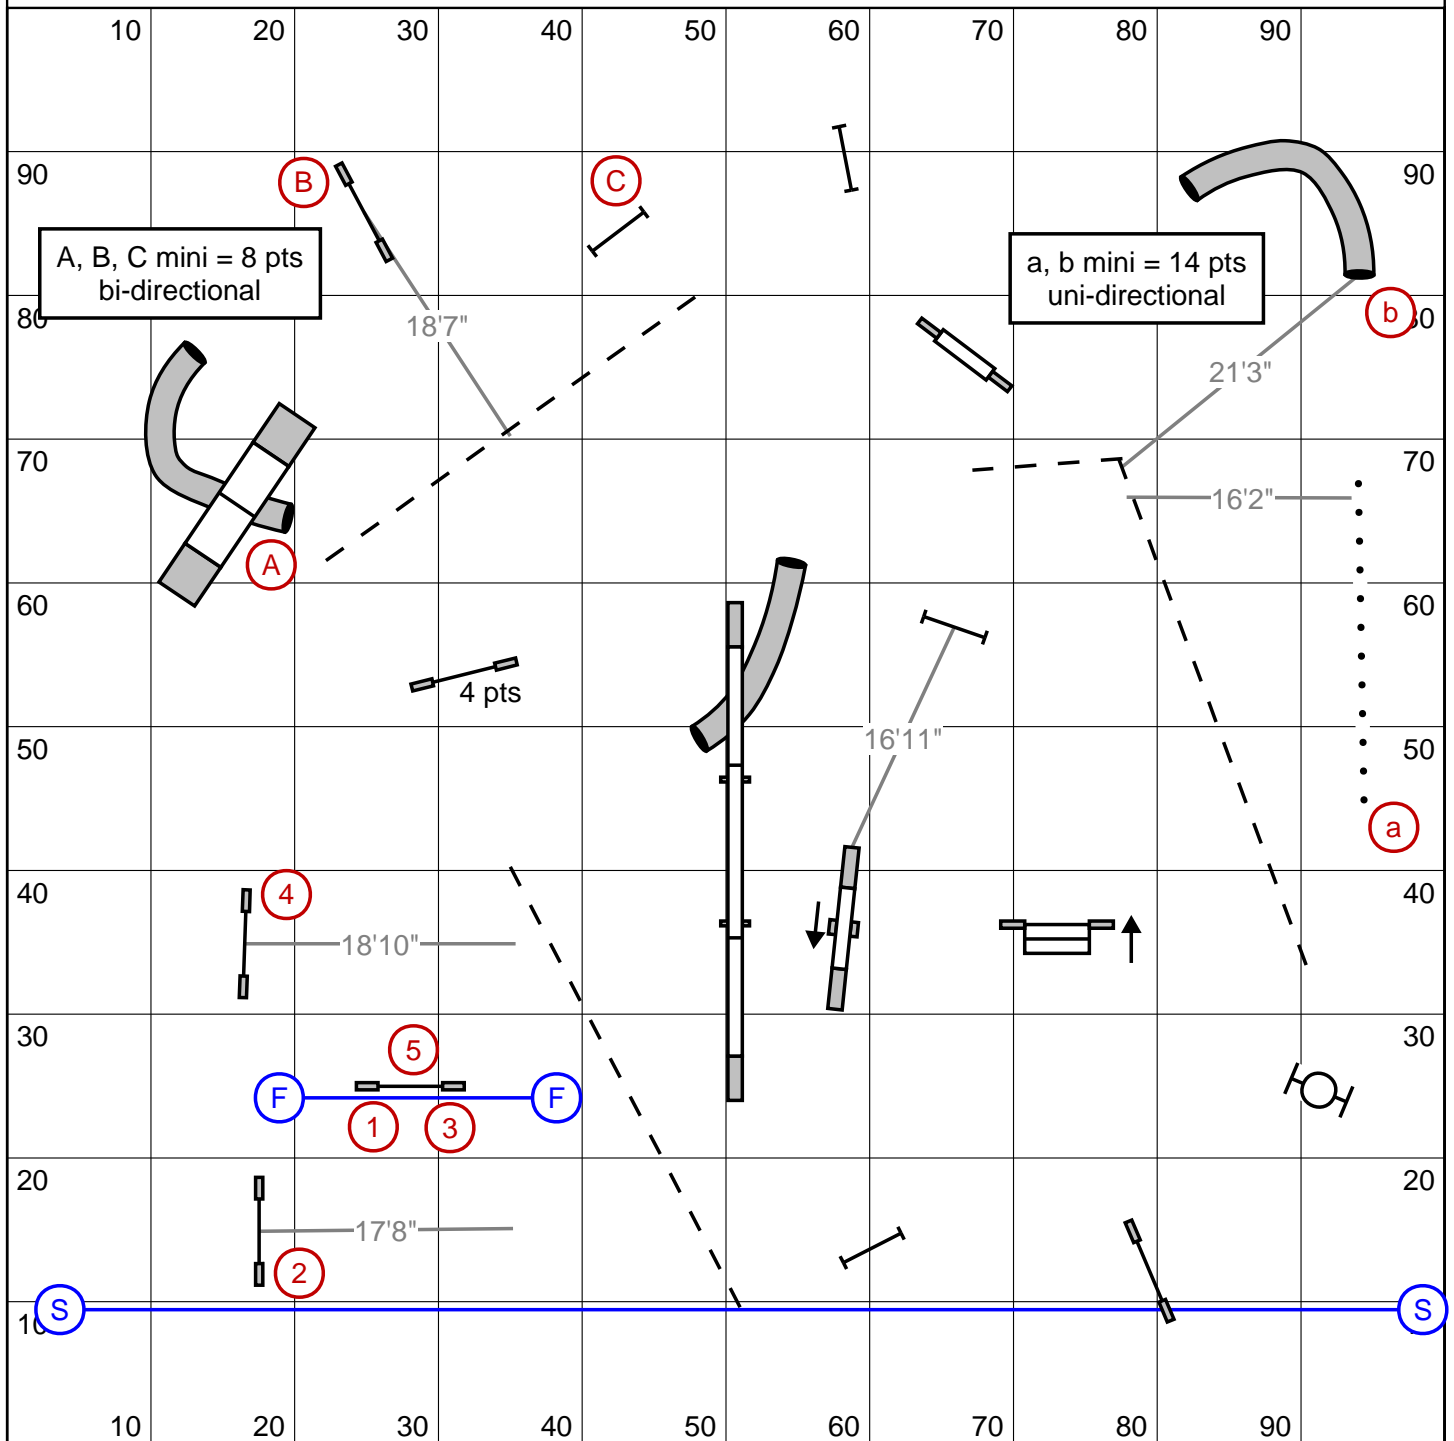

2013 AB/NWT Regional Championships
Standard 1 (B Beckner)

Open SCT: 76
 Mini SCT: 81

Yards: 238
 Open Vet SCT: 91
 Mini Vet SCT: 97

2013 AB/NWT Regional Championships
Gamblers 1 (JL Elliot)

Closing

Open: 20
 Mini: 22

Opening: 40
 Open Vet: 24
 Mini Vet: 26

2013 AB/NWT Regional Championships
Jumpers 1 (R Whiting)

Yards: 178
 Open SCT: 43 Open Vet SCT: 52
 Mini SCT: 50 Mini Vet SCT: 60

2013 AB/NWT Regional Championships
Standard 2 (A Vermette)

Open SCT: 59
 Mini SCT: 63

Yards: 184
 Open Vet SCT: 71
 Mini Vet SCT: 76

2013 AB/NWT Regional Championships
Gamblers 2 (S Teahan)

Closing Open: 20 Opening: 40
 Mini: 22 Open Vet: 24
 Mini Vet: 26

2013 AB/NWT Regional Championships
Jumpers 2 (A Lehmann)

Open SCT: 40
 Mini SCT: 44

Yards: 184
 Open Vet SCT: 48
 Mini Vet SCT: 53