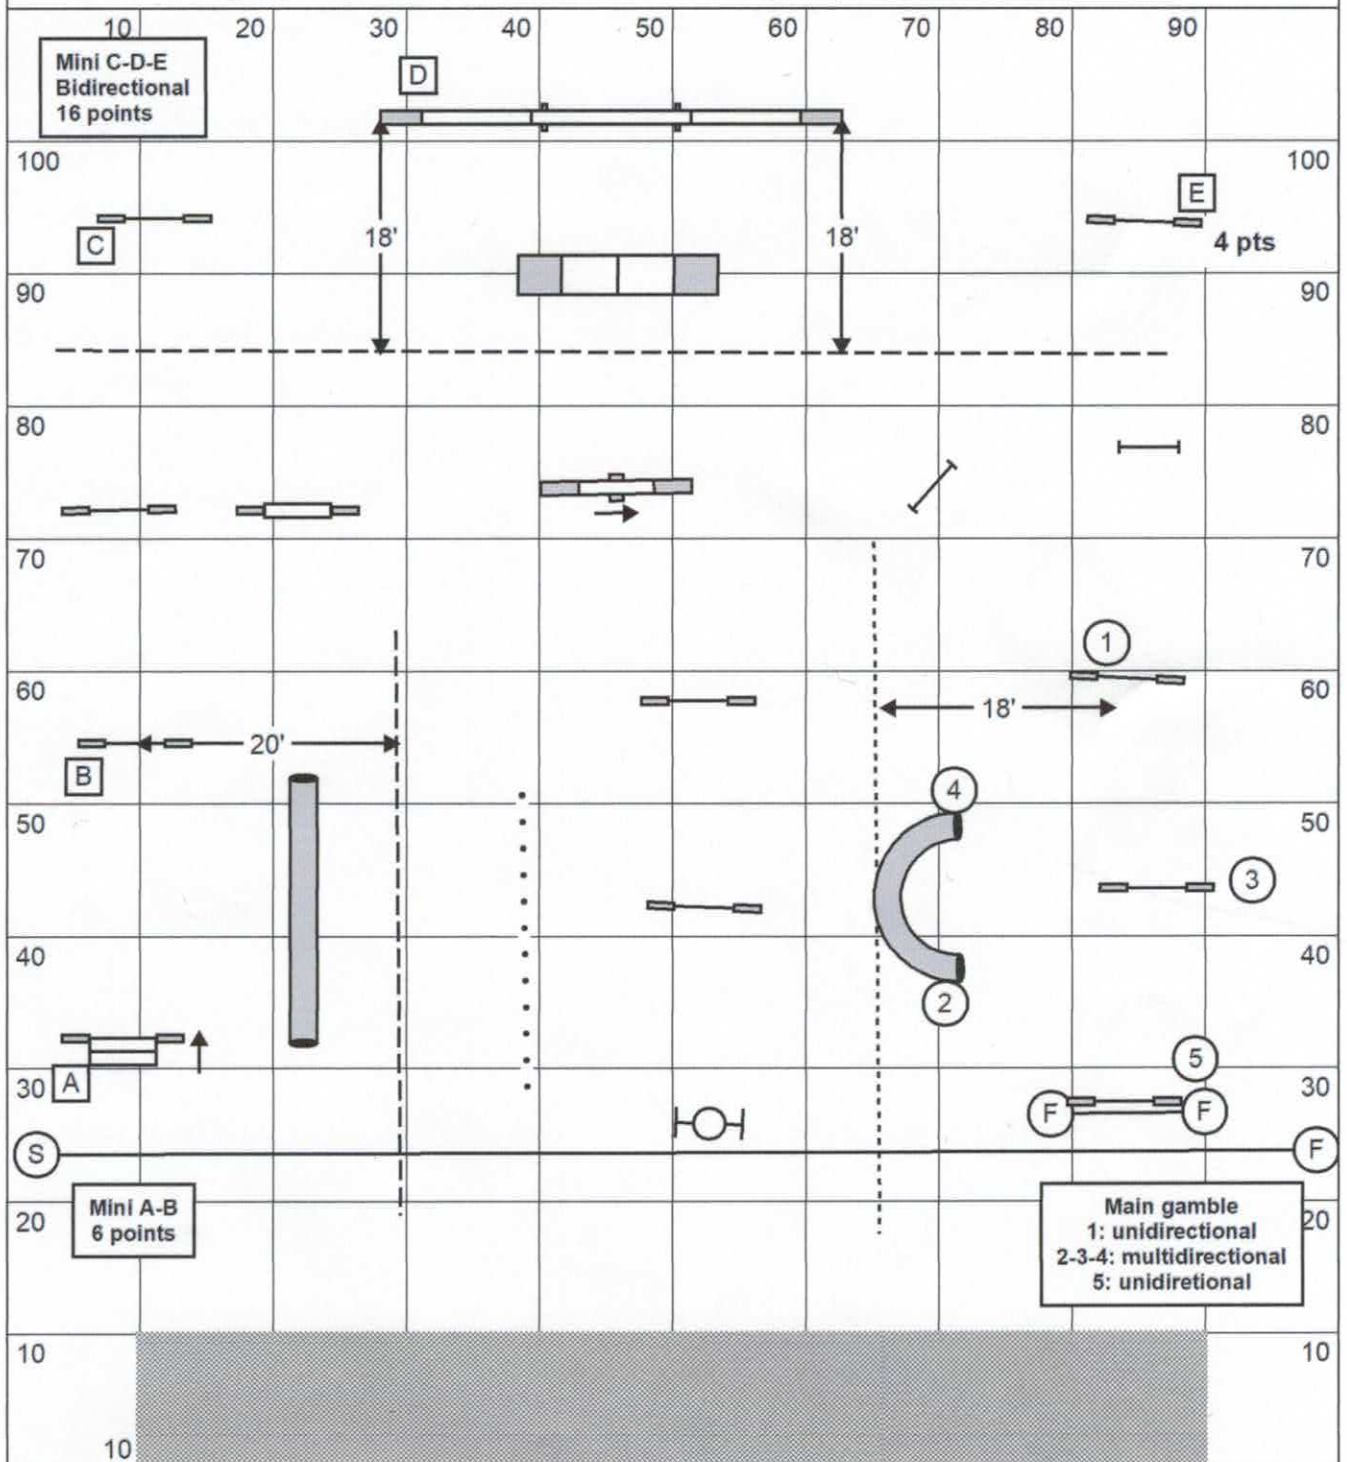

REGIONAL CHAMPIONSHIPS - GAMBLERS

Designing Judge: Claude Dionne

Judged by: _____

OPENING SCT: 40 sec

Open Reg/Spec GT : 18 s
24"/20"R & 20"/16"S

Open Vet GT (Open + 20%): 22 s
20"/16" SDV & 16"/12" DDV

Medium Reg/Spec GT (Open + 10%): 20s
16"/12"R & 12"/8"S

Medium Vet GT (Med + 20%): 26 s
12"/8" SDV & 8"/4" DDV

Mini Reg/Spec GT (Open + 20%): 22s
8"R & 4"S

Mini Vet GT (Mini + 20%): 30 s
4" SDV