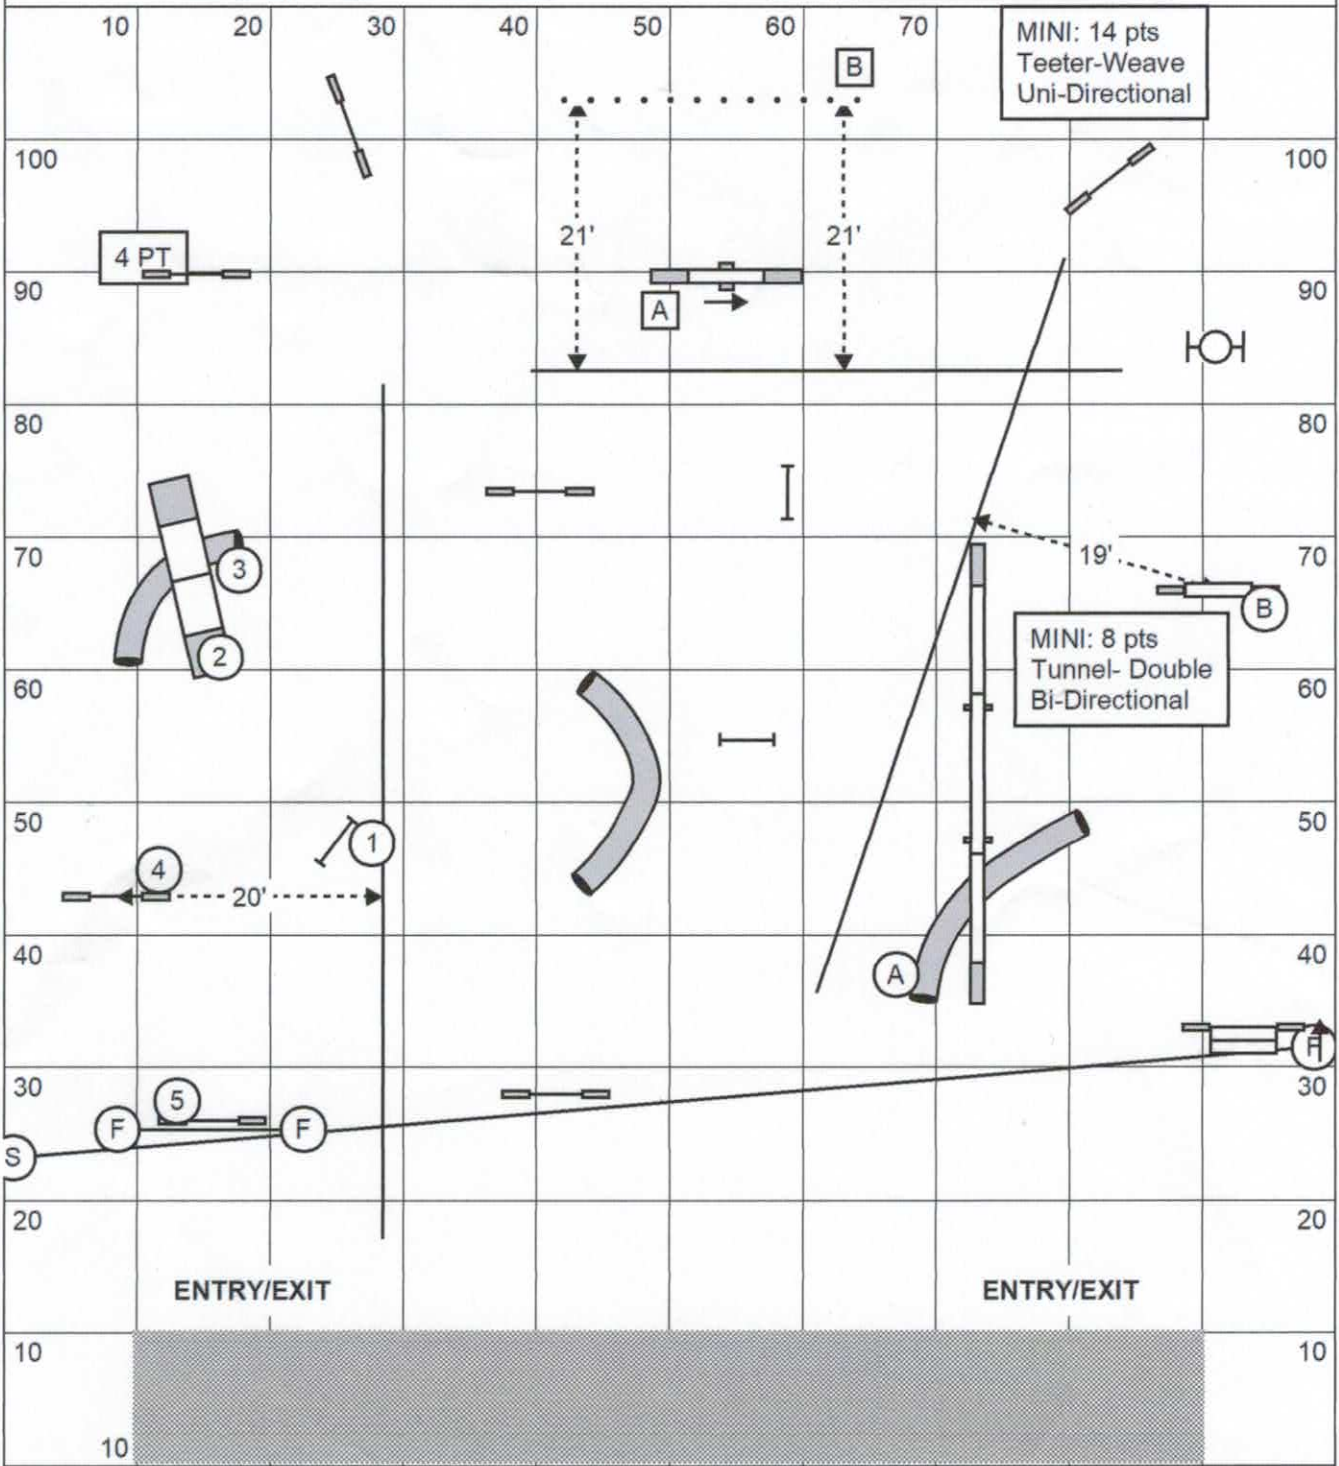

REGIONAL CHAMPIONSHIPS - GAMBLERS

Designing Judge: Gloria Mitchell

Judged by: _____

OPENING SCT: 40 sec

Open Reg/Spec GT : 18 s
24"/20"R & 20"/16"S

Open Vet GT (Open + 20%): 22 s
20"/16" SDV & 16"/12" DDV

Medium Reg/Spec GT (Open + 10%): 20 s
16"/12"R & 12"/8"S

Medium Vet GT (Med + 20%): 24 s
12"/8" SDV & 8"/4" DDV

Mini Reg/Spec GT (Open + 20%): 22 s
8"R & 4"S

Mini Vet GT (Mini + 20%): 26 s
4" SDV